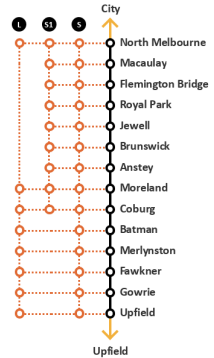

Buses replace trains between North Melbourne and Upfield

Upfield

11.30pm Friday 18 August to last service Sunday 20 August

Allow extra time

Bicycles, surfboards and dogs are not allowed on train replacement buses. Exceptions apply for assistance animals.

S1

North Melbourne → Coburg

S1 services will operate on Saturday and Sunday between 9.20am to 6.20pm

Friday, 11.30pm to 12.30am

Buses depart every 30 minutes *

S Stopping all Stations **L** Limited Express

Saturday, 12.30am to 5.30am (Night Network)

Buses depart every 60 minutes *

S Stopping all Stations

Saturday, 5.30am to 12.30am

Buses depart every 20-30 minutes *

S Stopping all Stations **L** Limited Express

Sunday, 12.30am to 5.30am (Night Network)

Buses depart every 60 minutes *

S Stopping all Stations

Sunday 5.30am to last service

Buses depart every 20-30 minutes *

S Stopping all Stations **L** Limited Express

* Buses are subject to local traffic conditions

- **O** Replacement buses
- **S** Stopping All Stations
- **L** Limited Express

Customer Information

For more information or to give feedback visit ptv.vic.gov.au or call 1800 800 007
All times are subject to alternation without notice.